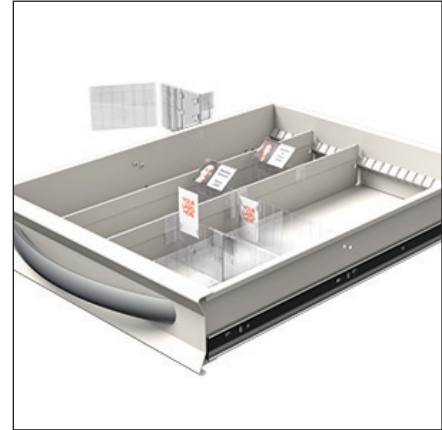

## TREATMENT CART

### 5DRTX

**CARD CAPACITY:** 5 DRAWER TREATMENT CART

**WORK HEIGHT:** 43.5" (110.5cm)

DIMENSIONS	HxWxD (Inches)	HxWxD (cm)
Cabinet (including bumpers)	46"x 27"x 23.75"	117 x 68.6 x 60.3
(1) 4" Drawers	4"x 20.5"x 18"	10.2 x 51.9 x 45.75
(1) 3" Drawers	3"x 20.5"x 18"	7.6 x 51.9 x 45.75
(2) 6" Drawers	6.4"x 20.5"x 18"	16.2 x 51.9 x 45.75
(1) 12" Drawers	13.5"x 20.5"x 18"	34 x 51.9 x 45.75