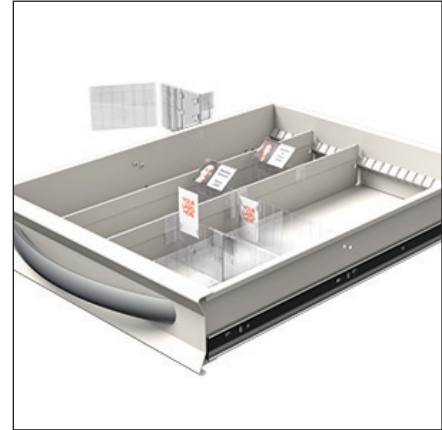

PHOENIX SERIES

TREATMENT CART

5DRTX

CARD CAPACITY: 5 DRAWER TREATMENT CART

WORK HEIGHT: 43.5" (110.5cm)

DIMENSIONS	HxWxD (Inches)	HxWxD (cm)
Cabinet (including bumpers)	46" x 27" x 23.75"	117 x 68.6 x 60.3
(1) 4" Drawers	4" x 20.5" x 18"	10.2 x 51.9 x 45.75
(1) 3" Drawers	3" x 20.5" x 18"	7.6 x 51.9 x 45.75
(2) 6" Drawers	6.4" x 20.5" x 18"	16.2 x 51.9 x 45.75
(1) 12" Drawers	13.5" x 20.5" x 18"	34 x 51.9 x 45.75